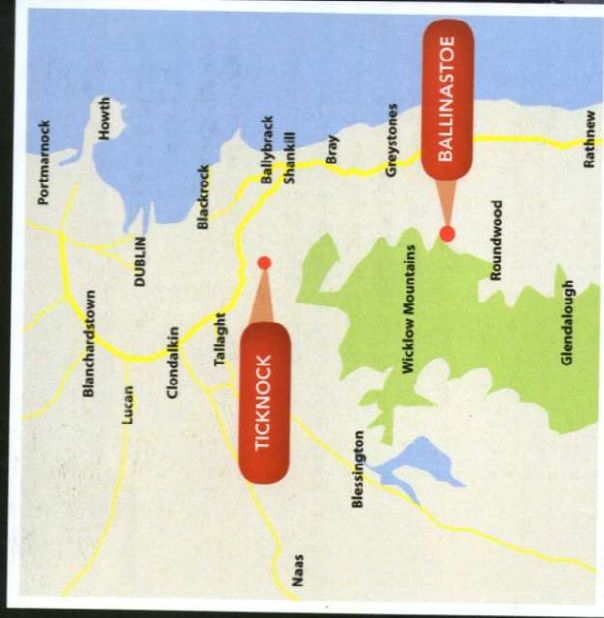

FOLLOW US ON

Biking.ie

BIKE RENTAL TOURS LESSONS BIKE MAINTENANCE EVENTS

DUBLIN (TICKNOCK)
 WICKLOW (BALLINASTOE)

MOUNTAIN BIKE RENTAL

High quality mountain bikes, maintained and cared for by professional mechanics and experienced mountain bikers.